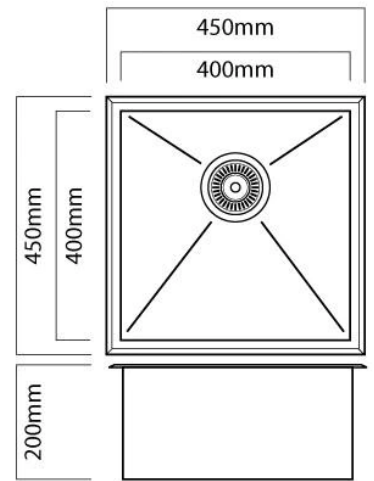

# DV102 Essex

Material: Stainless steel  
Bowl size: 400 x 400 x 200mm  
Bowl configuration: Single Bowl  
Overall size: 450 x 450 x 200mm

Under Mount	Yes
Top Mount	Yes
Overflow	Yes
Basket Waste	Yes

# DV105 Oxford

Material: Stainless steel  
Bowl size: 450 x 400 x 200mm  
Bowl configuration: Single Bowl  
Overall size: 500 x 450 x 200mm

Under Mount	Yes
Top Mount	Yes
Overflow	Yes
Basket Waste	Yes

# DV204 Liverpool L/R

Material: Stainless steel  
Bowl size: 200 x 400 x 160 + 400 x 400 x 200mm  
Bowl configuration: Bowl & 1/4  
Overall size: 680 x 450 x 200mm  
Right Hand + Left Hand Option

Under Mount	Yes
Top Mount	Yes
Reversible	No
Overflow	Yes
Basket Waste	Yes

# DV205 Lincoln L/R

Material: Stainless steel  
Bowl size: 450 x 400 x 200 + 200 x 400 x 200mm  
Bowl configuration: Bowl & 1/4  
Overall size: 730 x 450 x 200mm  
Right Hand + Left Hand Option

Under Mount	Yes
Top Mount	Yes
Reversible	No
Overflow	Yes
Basket Waste	Yes