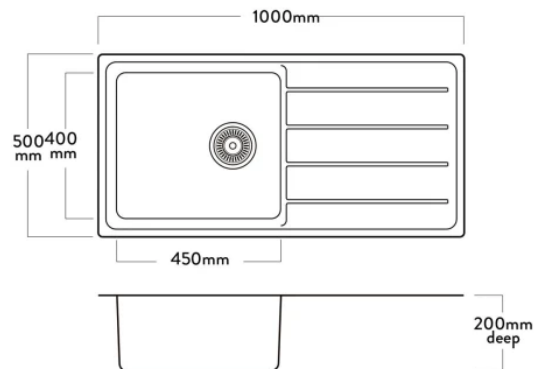

# DV204 Liverpool L/R

Material: Stainless steel  
Bowl size: 200 x 400 x 160 + 400 x 400 x 200mm  
Bowl configuration: Bowl & 1/4  
Overall size: 680 x 450 x 200mm  
Right Hand + Left Hand Option

Under Mount	Yes
Top Mount	Yes
Reversible	No
Overflow	Yes
Basket Waste	Yes

# DV205 Lincoln L/R

Material: Stainless steel  
Bowl size: 450 x 400 x 200 + 200 x 400 x 200mm  
Bowl configuration: Bowl & 1/4  
Overall size: 730 x 450 x 200mm  
Right Hand + Left Hand Option

Under Mount	Yes
Top Mount	Yes
Reversible	No
Overflow	Yes
Basket Waste	Yes

# EE101 Everglade

Material: Stainless steel  
 Bowl size: 350 x 400 x 200mm  
 Bowl configuration: Single bowl with drainer  
 Overall size: 860 x 500 x 200mm

Under Mount	Yes
Top Mount	Yes
Reversible	Yes
Overflow	Yes
Basket Waste	Yes

# EE102 Everglade

Material: Stainless steel  
 Bowl size: 450 x 400 x 200mm  
 Bowl configuration: Single bowl with drainer  
 Overall size: 1000 x 500 x 200mm

Under Mount	Yes
Top Mount	Yes
Reversible	Yes
Overflow	Yes
Basket Waste	Yes