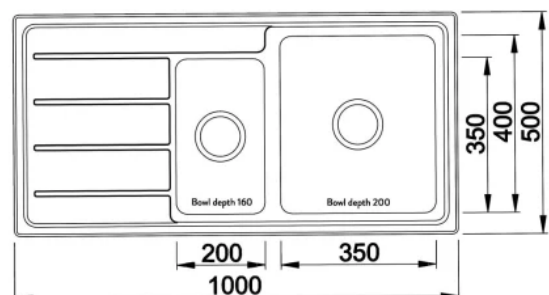

EE101 Everglade

Material: Stainless steel
Bowl size: 350 x 400 x 200mm
Bowl configuration: Single bowl with drainer
Overall size: 860 x 500 x 200mm

Under Mount	Yes
Top Mount	Yes
Reversible	Yes
Overflow	Yes
Basket Waste	Yes

EE102 Everglade

Material: Stainless steel
Bowl size: 450 x 400 x 200mm
Bowl configuration: Single bowl with drainer
Overall size: 1000 x 500 x 200mm

Under Mount	Yes
Top Mount	Yes
Reversible	Yes
Overflow	Yes
Basket Waste	Yes

EE201 Everglade *L/H Drainer*

EE202 Everglade *R/H Drainer*

Material: Stainless steel
Bowl size: 350 x 400 x 200mm + 200 x 350 x 160mm
Bowl configuration: Bowl & 1/4 with drainer
Overall size: 1000 x 500 x 200mm

Under Mount	Yes
Top Mount	Yes
Reversible	No
Overflow	Yes
Basket Waste	Yes