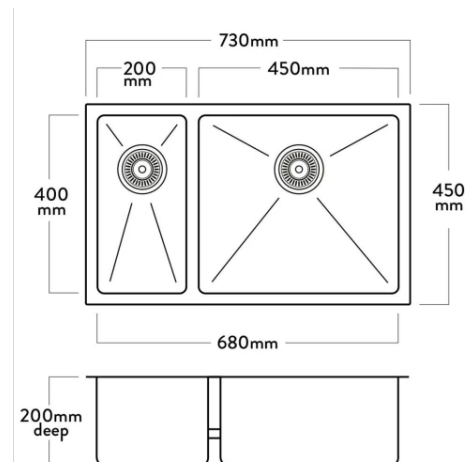

# DV103 Hartford

Material: Stainless steel  
Bowl size: 500 x 400 x 200mm  
Bowl configuration: Single Bowl  
Overall size: 550 x 450 x 200mm

Under Mount	Yes
Top Mount	Yes
Overflow	Yes
Basket Waste	Yes

# DV204 Liverpool L/R

Material: Stainless steel  
Bowl size: 200 x 400 x 160 + 400 x 400 x 200mm  
Bowl configuration: Bowl & 1/4  
Overall size: 680 x 450 x 200mm  
Right Hand + Left Hand Option

Under Mount	Yes
Top Mount	Yes
Reversible	No
Overflow	Yes
Basket Waste	Yes

# DV205 Lincoln L/R

Material: Stainless steel  
Bowl size: 450 x 400 x 200 + 200 x 400 x 200mm  
Bowl configuration: Bowl & 1/4  
Overall size: 730 x 450 x 200mm  
Right Hand + Left Hand Option

Under Mount	Yes
Top Mount	Yes
Reversible	No
Overflow	Yes
Basket Waste	Yes

# EE101 Everglade

Material: Stainless steel  
 Bowl size: 350 x 400 x 200mm  
 Bowl configuration: Single bowl with drainer  
 Overall size: 860 x 500 x 200mm

Under Mount	Yes
Top Mount	Yes
Reversible	Yes
Overflow	Yes
Basket Waste	Yes