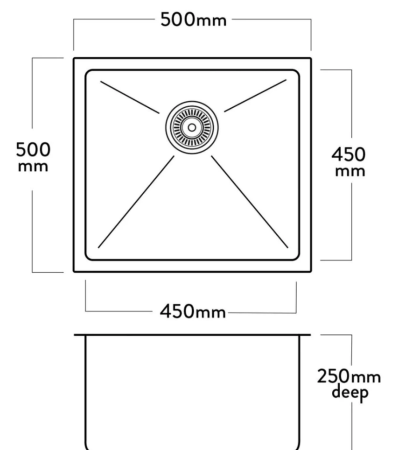

# DV105 Oxford

Material: Stainless steel  
Bowl size: 450 x 400 x 200mm  
Bowl configuration: Single Bowl  
Overall size: 500 x 450 x 200mm

Under Mount	Yes
Top Mount	Yes
Overflow	Yes
Basket Waste	Yes

# DV108 Loxley

Material: Stainless steel  
Bowl size: 450 x 450 x 250mm  
Bowl configuration: Single Bowl  
Overall size: 500 x 500 x 250mm

Under Mount	Yes
Top Mount	Yes
Overflow	Yes
Basket Waste	Yes

# DV204 Liverpool L/R

Material: Stainless steel  
Bowl size: 200 x 400 x 160 + 400 x 400 x 200mm  
Bowl configuration: Bowl & 1/4  
Overall size: 680 x 450 x 200mm  
Right Hand + Left Hand Option

Under Mount	Yes
Top Mount	Yes
Reversible	No
Overflow	Yes
Basket Waste	Yes

# DV205 Lincoln L/R

Material: Stainless steel  
Bowl size: 450 x 400 x 200 + 200 x 400 x 200mm  
Bowl configuration: Bowl & 1/4  
Overall size: 730 x 450 x 200mm  
Right Hand + Left Hand Option

Under Mount	Yes
Top Mount	Yes
Reversible	No
Overflow	Yes
Basket Waste	Yes