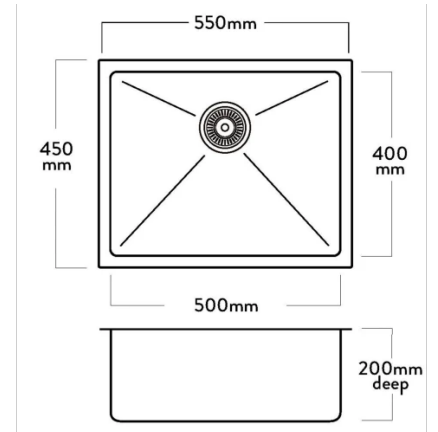

# DV105 Oxford

Material: Stainless steel  
Bowl size: 450 x 400 x 200mm  
Bowl configuration: Single Bowl  
Overall size: 500 x 450 x 200mm

Under Mount	Yes
Top Mount	Yes
Overflow	Yes
Basket Waste	Yes

# DV108 Loxley

Material: Stainless steel  
Bowl size: 450 x 450 x 250mm  
Bowl configuration: Single Bowl  
Overall size: 500 x 500 x 250mm

Under Mount	Yes
Top Mount	Yes
Overflow	Yes
Basket Waste	Yes

# DV103 Hartford

Material: Stainless steel  
Bowl size: 500 x 400 x 200mm  
Bowl configuration: Single Bowl  
Overall size: 550 x 450 x 200mm

Under Mount	Yes
Top Mount	Yes
Overflow	Yes
Basket Waste	Yes

# DV204 Liverpool L/R

Material: Stainless steel  
Bowl size: 200 x 400 x 160 + 400 x 400 x 200mm  
Bowl configuration: Bowl & 1/4  
Overall size: 680 x 450 x 200mm  
Right Hand + Left Hand Option

Under Mount	Yes
Top Mount	Yes
Reversible	No
Overflow	Yes
Basket Waste	Yes