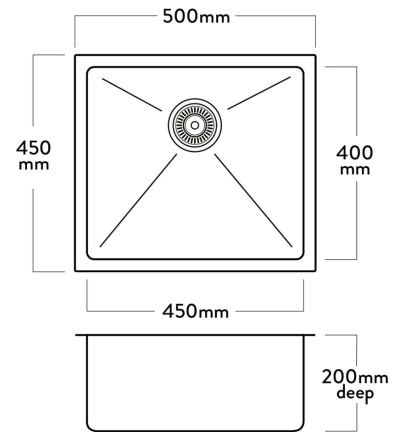

# DV102 Essex

Material: Stainless steel  
Bowl size: 400 x 400 x 200mm  
Bowl configuration: Single Bowl  
Overall size: 450 x 450 x 200mm

Under Mount	Yes
Top Mount	Yes
Overflow	Yes
Basket Waste	Yes

# DV105 Oxford

Material: Stainless steel  
Bowl size: 450 x 400 x 200mm  
Bowl configuration: Single Bowl  
Overall size: 500 x 450 x 200mm

Under Mount	Yes
Top Mount	Yes
Overflow	Yes
Basket Waste	Yes

# DV204 Liverpool L/R

Material: Stainless steel  
Bowl size: 200 x 400 x 160 + 400 x 400 x 200mm  
Bowl configuration: Bowl & 1/4  
Overall size: 680 x 450 x 200mm  
Right Hand + Left Hand Option

Under Mount	Yes
Top Mount	Yes
Reversible	No
Overflow	Yes
Basket Waste	Yes

# DV205 Lincoln L/R

Material: Stainless steel  
Bowl size: 450 x 400 x 200 + 200 x 400 x 200mm  
Bowl configuration: Bowl & 1/4  
Overall size: 730 x 450 x 200mm  
Right Hand + Left Hand Option

Under Mount	Yes
Top Mount	Yes
Reversible	No
Overflow	Yes
Basket Waste	Yes