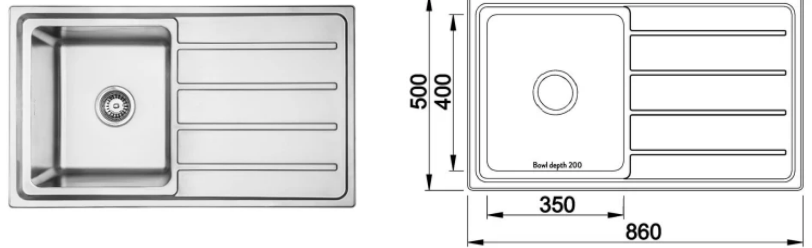

# DV204 Liverpool L/R

Material: Stainless steel  
Bowl size: 200 x 400 x 160 + 400 x 400 x 200mm  
Bowl configuration: Bowl & 1/4  
Overall size: 680 x 450 x 200mm  
Right Hand + Left Hand Option

Under Mount	Yes
Top Mount	Yes
Reversible	No
Overflow	Yes
Basket Waste	Yes

# DV205 Lincoln L/R

Material: Stainless steel  
Bowl size: 450 x 400 x 200 + 200 x 400 x 200mm  
Bowl configuration: Bowl & 1/4  
Overall size: 730 x 450 x 200mm  
Right Hand + Left Hand Option

Under Mount	Yes
Top Mount	Yes
Reversible	No
Overflow	Yes
Basket Waste	Yes

# EE101 Everglade

Material: Stainless steel  
 Bowl size: 350 x 400 x 200mm  
 Bowl configuration: Single bowl with drainer  
 Overall size: 860 x 500 x 200mm

Under Mount	Yes
Top Mount	Yes
Reversible	Yes
Overflow	Yes
Basket Waste	Yes

# EE102 Everglade

Material: Stainless steel  
 Bowl size: 450 x 400 x 200mm  
 Bowl configuration: Single bowl with drainer  
 Overall size: 1000 x 500 x 200mm

Under Mount	Yes
Top Mount	Yes
Reversible	Yes
Overflow	Yes
Basket Waste	Yes