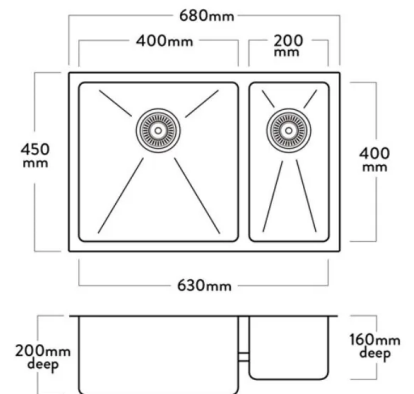

# DV108 Loxley

Material: Stainless steel  
Bowl size: 450 x 450 x 250mm  
Bowl configuration: Single Bowl  
Overall size: 500 x 500 x 250mm

Under Mount	Yes
Top Mount	Yes
Overflow	Yes
Basket Waste	Yes

# DV103 Hartford

Material: Stainless steel  
Bowl size: 500 x 400 x 200mm  
Bowl configuration: Single Bowl  
Overall size: 550 x 450 x 200mm

Under Mount	Yes
Top Mount	Yes
Overflow	Yes
Basket Waste	Yes

# DV204 Liverpool L/R

Material: Stainless steel  
Bowl size: 200 x 400 x 160 + 400 x 400 x 200mm  
Bowl configuration: Bowl & 1/4  
Overall size: 680 x 450 x 200mm  
Right Hand + Left Hand Option

Under Mount	Yes
Top Mount	Yes
Reversible	No
Overflow	Yes
Basket Waste	Yes

# DV205 Lincoln L/R

Material: Stainless steel  
Bowl size: 450 x 400 x 200 + 200 x 400 x 200mm  
Bowl configuration: Bowl & 1/4  
Overall size: 730 x 450 x 200mm  
Right Hand + Left Hand Option

Under Mount	Yes
Top Mount	Yes
Reversible	No
Overflow	Yes
Basket Waste	Yes